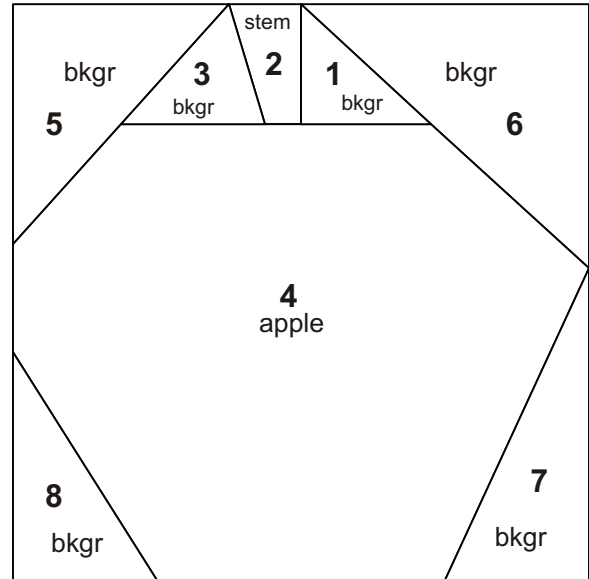

Apple Basket

designed by Patti R. Anderson

Apple Basket - Section 1

3 bkgr

2 bskt1

1 bkgr

© 2000 Patti R. Anderson
 I created this pattern to share with you, so please feel free to use it for your own personal use or to share with your quilt guild. Any other use must have my written permission. Please I tell where you got the pattern!! *Thank you.*

© 2000 Patti R. Anderson

Apple Basket - Section 2

© 2000 Patti R. Anderson